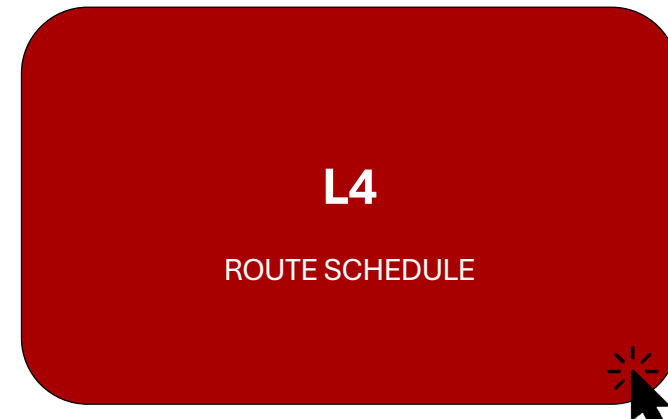

## **BUS STOP LOCATIONS:**

### **L1 HOTELS:**

NUCEVO CENTRO:

<https://maps.app.goo.gl/p8TSNcDvjPtDbo6h6>

### **L2 HOTELS:**

ROTONDA QUATRE:

<https://maps.app.goo.gl/PZLt8ViH11gk3LXk7>

ROTONDA AQUA:

<https://maps.app.goo.gl/QV7g7tL5tMS4B3Mo7>

EDUARDO BOSCA:

<https://maps.app.goo.gl/M5dPXUrF9m1jDuNw7>

### **L3 HOTELS:**

OLYMPIA EVENTS & SPA:

<https://maps.app.goo.gl/LQiNr9SxyH7ThkWH8>

OLYMPIA UNIVERSIDADES:

<https://maps.app.goo.gl/6aqZtqTynjS48dZC7>

**CLICK ON THE BUTTON FOR THE ROUTE YOU'RE INTERESTED IN TO VIEW ITS SCHEDULE!**