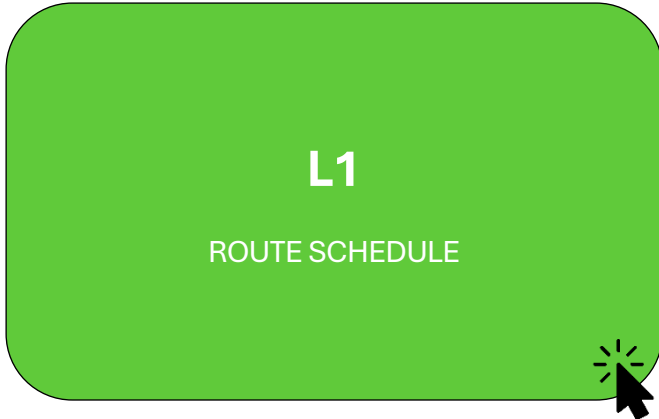

### **L1 HOTELS:**

NUCEVO CENTRO:

<https://maps.app.goo.gl/p8TSNcDvjPtDbo6h6>

### **L2 HOTELS:**

ROTONDA QUATRE:

<https://maps.app.goo.gl/PZLt8ViH11gk3LXk7>

ROTONDA AQUA:

<https://maps.app.goo.gl/QV7g7tL5tMS4B3Mo7>

EDUARDO BOSCA:

<https://maps.app.goo.gl/M5dPXUrF9m1jDuNw7>

### **L3 HOTELS:**

OLYMPIA EVENTS & SPA:

<https://maps.app.goo.gl/LQiNr9SxyH7ThkWH8>

OLYMPIA UNIVERSIDADES:

<https://maps.app.goo.gl/6aqZtqTynjS48dZC7>

**CLICK ON THE BUTTON FOR THE ROUTE YOU'RE INTERESTED IN TO VIEW ITS SCHEDULE!**